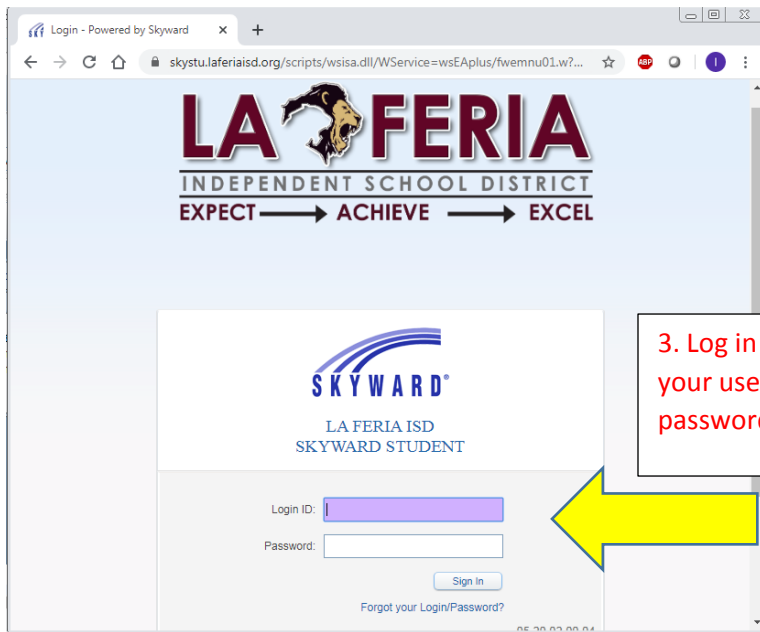

1. First log into the district website.
2. Look for district applications, click on Skyward Parent Portal/Family Access

3. Log in by typing in your username and password.

4. Select your student if you have more than one student.

Family Access
All Students

My Account | Contact Us | Exit

District Links

Home

- Online Registration
- Gradebook
- Attendance
- Schedule
- Test Scores
- Activities
- Academic History
- Portfolio
- Health Info
- Login History